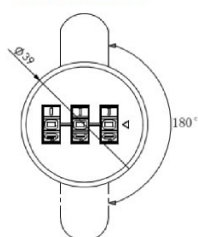

PRODUCT SHEET

Description:

Combi. Cam Lock "Jacks", 90DG, LH, $\varnothing 19 \times 25$ mm, BLK, Cam A04

Item number:

14.08.217-5

Units	Box	Carton	HS Code	Barcode
Pcs.	10	100	8301300000	
				5704866498937

HOLE SIZE FOR RIGHT/LEFT

HOLE SIZE FOR 180 DG TURN

Core turn direction

LEFT OR RIGHT - 90 DEGREE TURN

180 DEGREE TURN

EACH LOCKS TURNING DIRECTION CAN BE MODIFIED. THE TURNING DIRECTION IS DETERMINED BY THE POSITION OF A SMALL PIN/KNOB INSIDE THE LOCK.