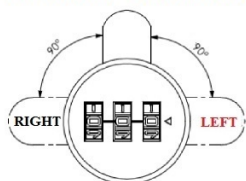

HOLE SIZE FOR RIGHT/LEFT

HOLE SIZE FOR 180 DG TURN

Core turn direction

LEFT OR RIGHT - 90 DEGREE TURN

180 DEGREE TURN

EACH LOCKS TURNING DIRECTION CAN BE MODIFIED. THE TURNING DIRECTION IS DETERMINED BY THE POSITION OF A SMALL PIN/KNOB INSIDE THE LOCK.