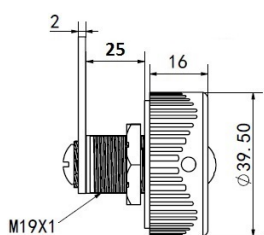

PRODUCT SHEET

Description:

Combi. Cam Lock "Jacks", 90DG, LH, $\varnothing 19 \times 25$ mm, BLK, Cam A04

Item number:

14.08.217-5

Units	Box	Carton	HS Code	Barcode
Pcs.	10	100	8301300000	
				5704866498937

HOLE SIZE FOR RIGHT/LEFT

HOLE SIZE FOR 180 DG TURN

Core turn direction

LEFT OR RIGHT - 90 DEGREE TURN

180 DEGREE TURN

EACH LOCKS TURNING DIRECTION CAN BE MODIFIED. THE TURNING DIRECTION IS DETERMINED BY THE POSITION OF A SMALL PIN/KNOB INSIDE THE LOCK.