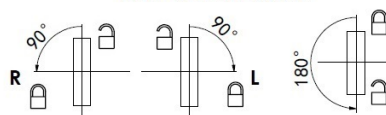

PRODUCT SHEET

Description:

Combi. Cam Lock "Jacks", 90DG, LH, $\varnothing 19 \times 25$ mm, BLK, Cam A04

Item number:

14.08.217-5

Units	Box	Carton	HS Code	Barcode
Pcs.	10	100	8301300000	
				5704866498937

HOLE SIZE FOR RIGHT/LEFT

HOLE SIZE FOR 180 DG TURN

Core turn direction

LEFT OR RIGHT - 90 DEGREE TURN

180 DEGREE TURN

EACH LOCKS TURNING DIRECTION CAN BE MODIFIED. THE TURNING DIRECTION IS DETERMINED BY THE POSITION OF A SMALL PIN/KNOB INSIDE THE LOCK.