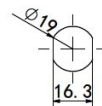

PRODUCT SHEET

Description:

Combi. Cam Lock "Jacks", 90DG, LH, $\varnothing 19 \times 25$ mm, BLK, Cam A04

Item number:

14.08.217-5

Units	Box	Carton	HS Code	Barcode
Pcs.	10	100	8301300000	
				5704866498937

HOLE SIZE FOR RIGHT/LEFT

HOLE SIZE FOR 180 DG TURN

Core turn direction

LEFT OR RIGHT - 90 DEGREE TURN

180 DEGREE TURN

EACH LOCKS TURNING DIRECTION CAN BE MODIFIED. THE TURNING DIRECTION IS DETERMINED BY THE POSITION OF A SMALL PIN/KNOB INSIDE THE LOCK.