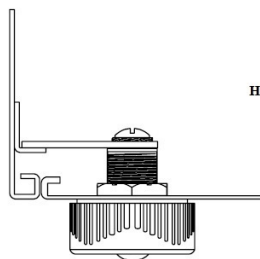

PRODUCT SHEET

Description:

Combi. Cam Lock "Jacks", 90DG, LH, $\varnothing 19 \times 25$ mm, BLK, Cam A04

Item number:

14.08.217-5

Units	Box	Carton	HS Code	Barcode
Pcs.	10	100	8301300000	
				5704866498937

HOLE SIZE FOR RIGHT/LEFT

HOLE SIZE FOR 180 DG TURN

Core turn direction

LEFT OR RIGHT - 90 DEGREE TURN

180 DEGREE TURN

EACH LOCKS TURNING DIRECTION CAN BE MODIFIED. THE TURNING DIRECTION IS DETERMINED BY THE POSITION OF A SMALL PIN/KNOB INSIDE THE LOCK.